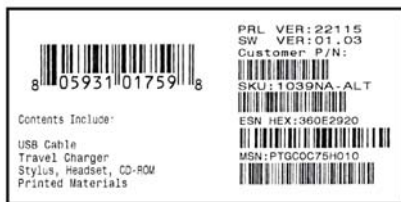

Great Rebates from Alltel

Franklin CDU550 — \$50 Mail-in Rebate

Offer good April 5, 2007 through August 30, 2007

To receive your Alltel rebate:

1. Complete rebate form. (Provide wireless phone number associated with 24 month service agreement at time of purchase)
2. Cut out and submit the entire proof of purchase label from the side of your device box. Sample shown below. **No photocopies will be accepted.**